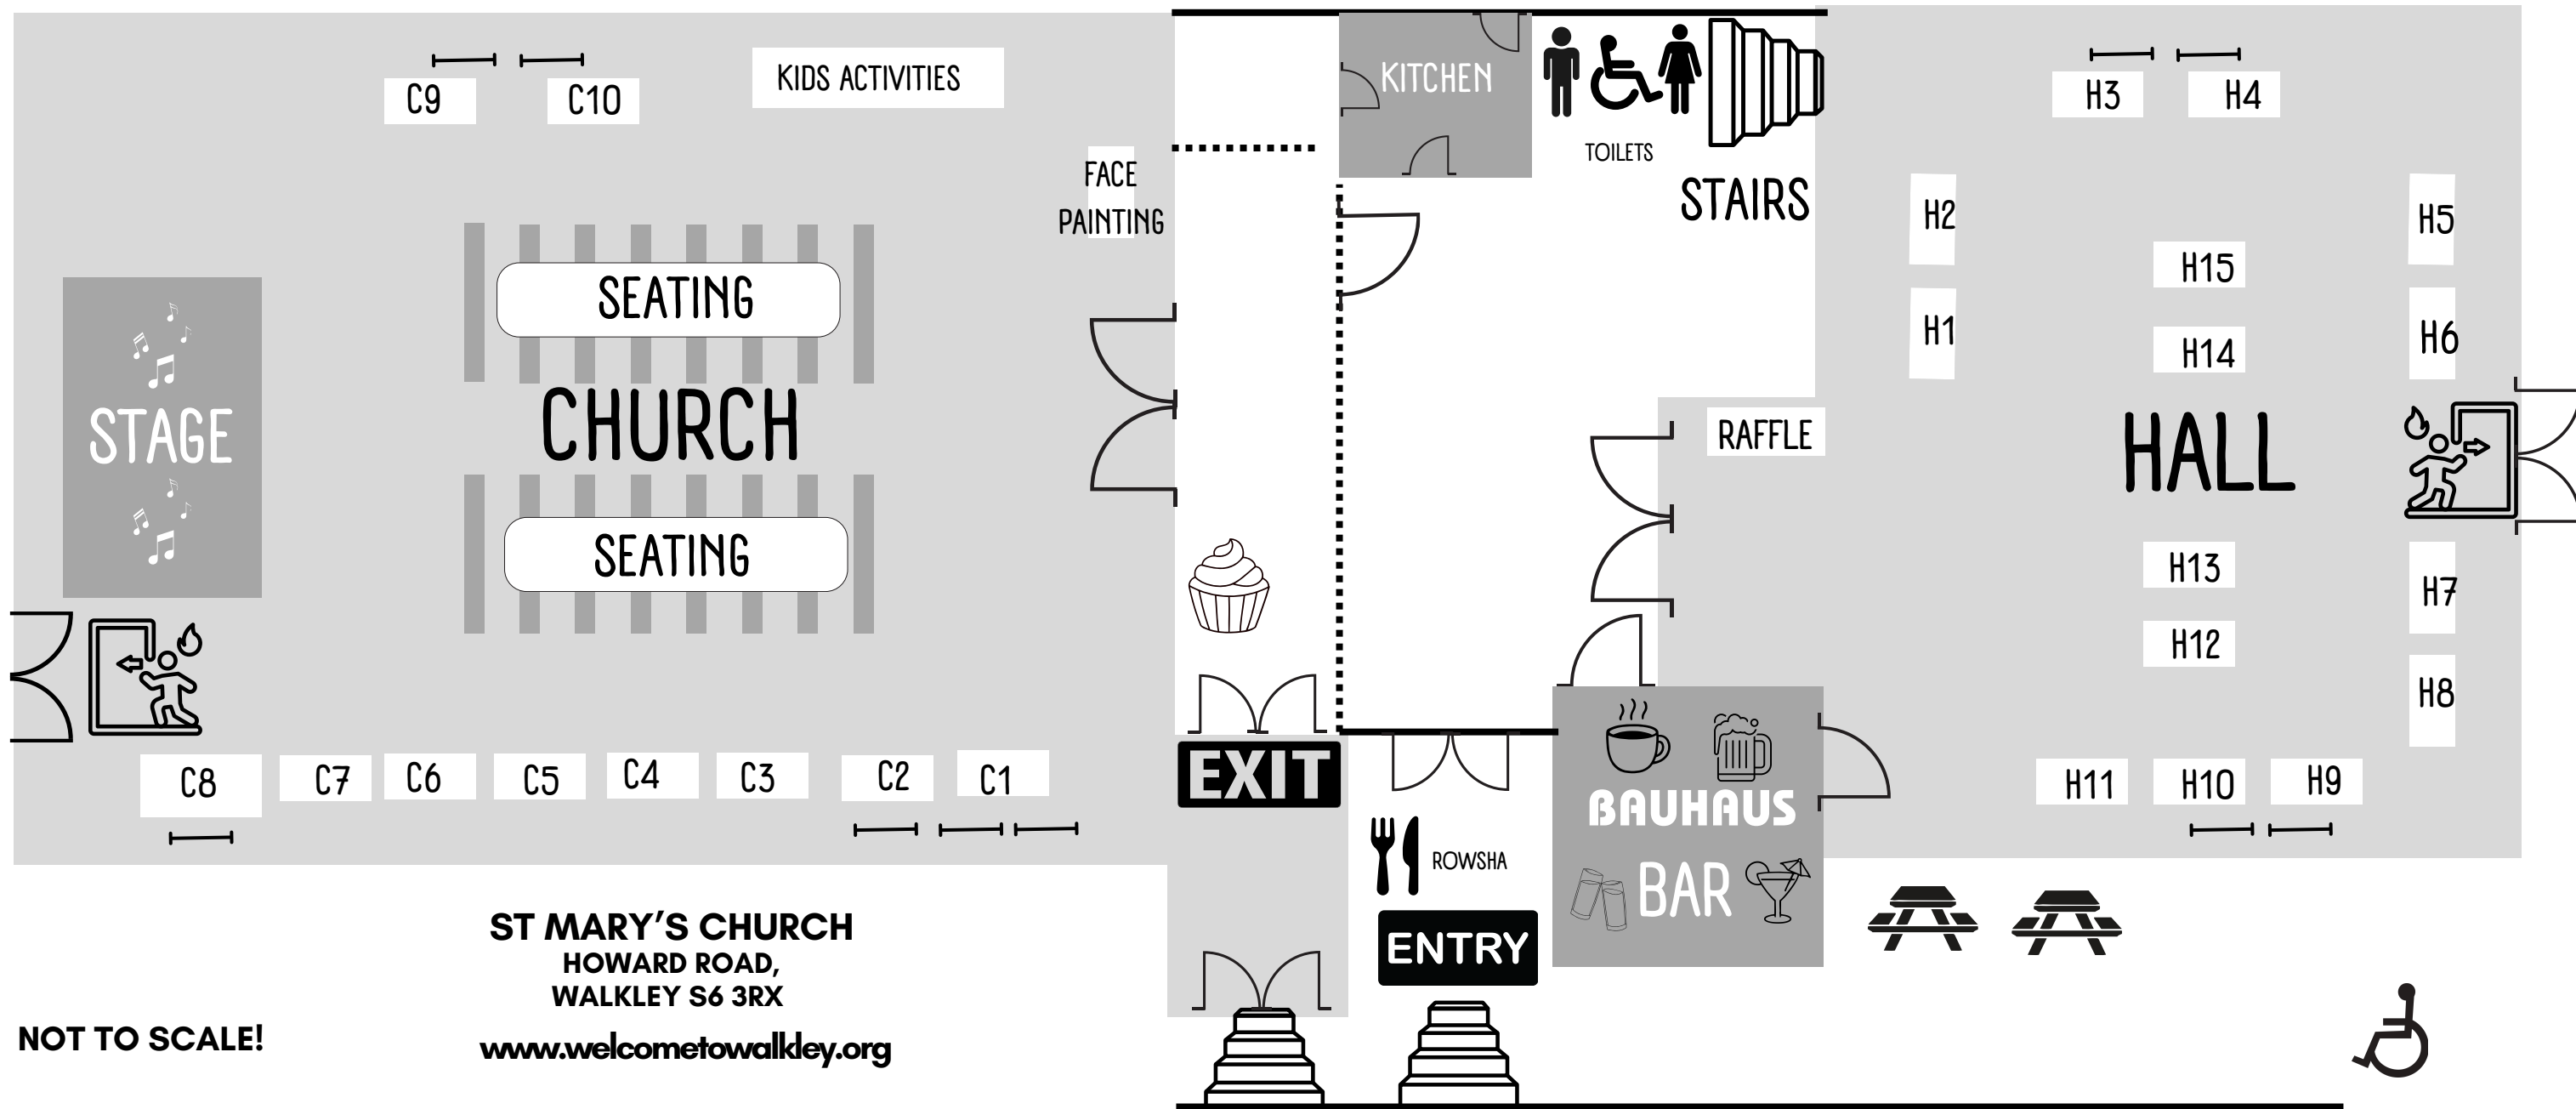

# EMERGING ARTISTS

UPSTAIRS

NOT TO SCALE!

ST MARY'S CHURCH  
HOWARD ROAD,  
WALKLEY S6 3RX  
[www.welcometowalkley.org](http://www.welcometowalkley.org)

## HALL

H1	GEOFORMATIONS
H2	HUMMINGBIRD GLASS
H3	HARRIET DAY PHOTOGRAPHY
H4	
H5	NICHOL STOKES DESIGNS
H6	CHRISTINA ALLEN CERAMICS
H7	KATHY COOKSON ARTY STUFF
H8	BRIAN'S POTS
H9	LJAYBEE ILLUSTRATIONS
H10	JOHN WILSHER ART
H11	MIMI G ILLUSTRATIONS
H12	BLOOMS & BEAMS
H13	INKY DIPPER
H14	JONCOOPART
H15	PARLA ATELIER