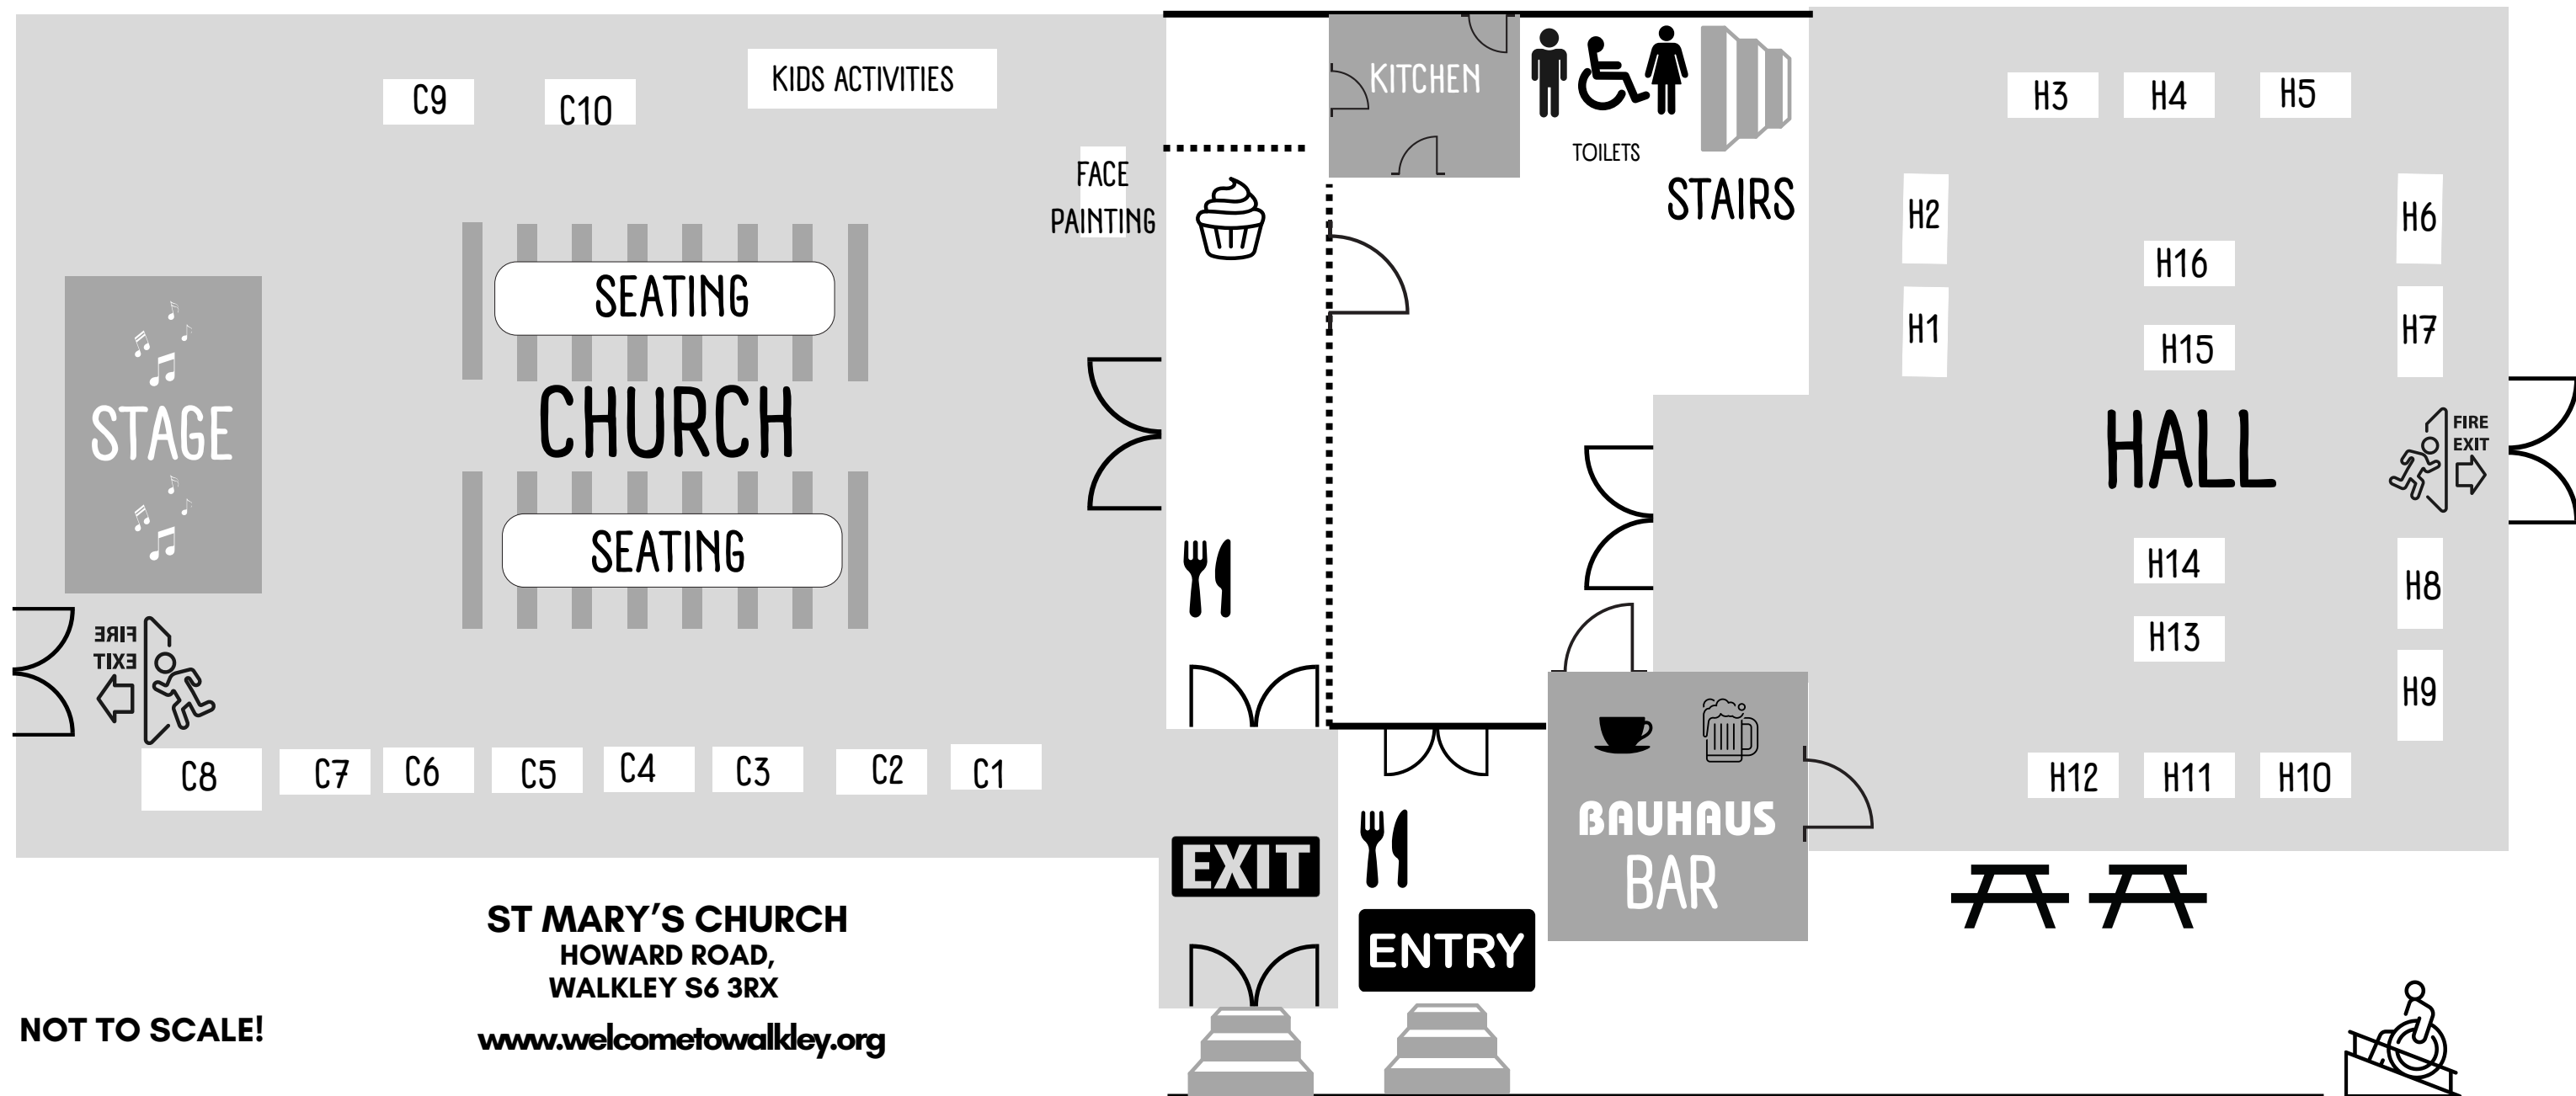

UPSTAIRS

EMERGING ARTISTS

ST MARY'S CHURCH
HOWARD ROAD,
WALKLEY S6 3RX
www.welcometowalkley.org

NOT TO SCALE!

CHURCH

C1	GEOFORMATIONS
C2	HUMMINGBIRD GLASS
C3	JAYCLART
C4	CHRISTINA ALLEN CERAMICS
C5	KATHY COOKSON ARTY STUFF
C6	GRACE CERAMICS
C7	SARAH JOSEPH
C8	LINEN & LEAF
C9	FAERYKRIEL
C10	PAM GIBSON

HALL

H1	SARA GINN ART
H2	BLAAM! CERAMICS
H3	KERRY DICKINSON ART
H4	SUZI THOMPSON PRINTMAKER
H5	TOUCAN GIFTS & DECOR
H6	NICHOL STOKES DESIGNS
H7	CLARA MAUD DUNSTER
H8	JOHN WILSHER ART
H9	STRANGE AUNTIE
H10	JACQUI HILSON TEXTILES
H11	JEAN LUCE
H12	KATH WILSON
H13	EMMA BARNSLEY
H14	RAINBOW WARES
H15	THURSDAY MAKES
H16	GRACE WONG ART

UPSTAIRS – EMERGING ARTISTS

Guild Room

G1	Lisa Franklin
G2	Jon Cooper
G3	E. Hewitt & P. England
G4	Shirley Lloyd
G5	Sea Glass n Silver
G6	Hannah Dempsey

Tower Room

T1	Olga in a Beret
T2	Vic Jay Art
T3	Sundy-Lin Alcohol Art
T4	Bea Fox Art